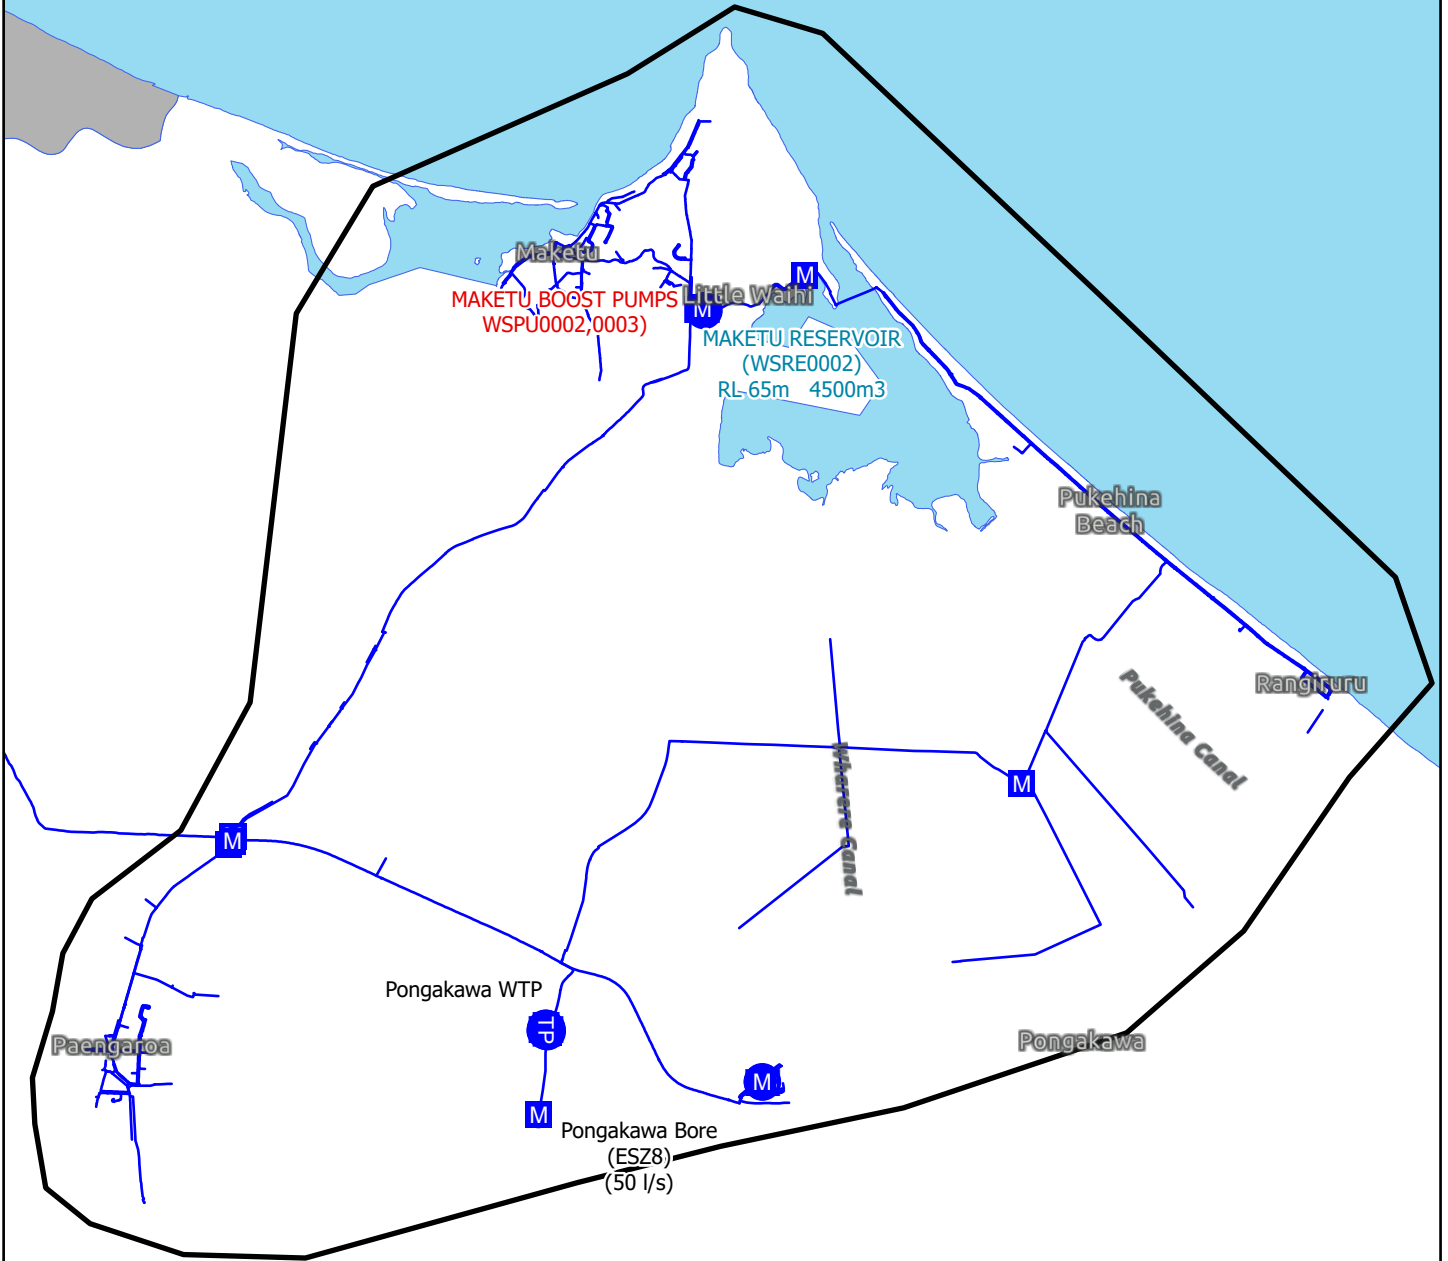

Zone: MAKETU

Water Supply Source : Secure Groundwater
Population : 4500

LINZ, Stats NZ, Esri, HERE, Garmin, Foursquare, METI/NASA, USGS

Western Bay of Plenty District Council

For our people

Western Bay of Plenty District Council
Maketu Water Supply Zone