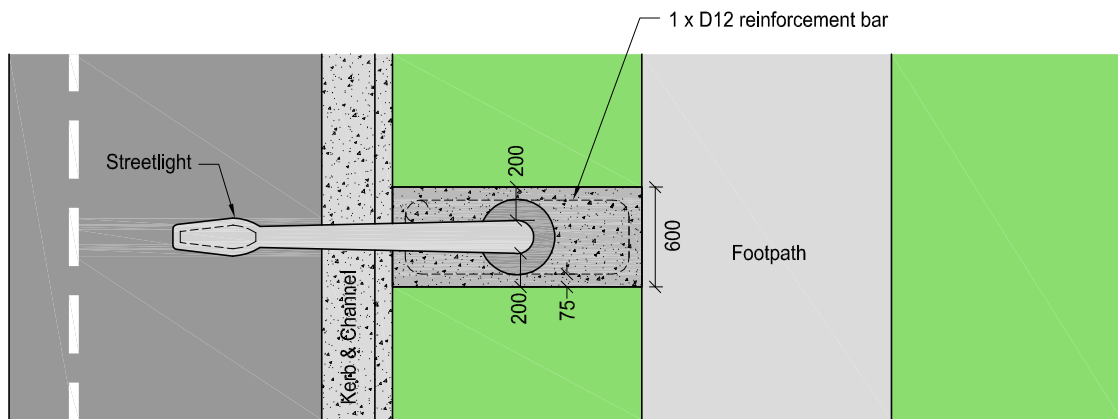

SECTION

PLAN

STREETLIGHTING
MOWING STRIP DETAIL

W802

DEVELOPMENT CODE

VERSION 1
AUG 09

1