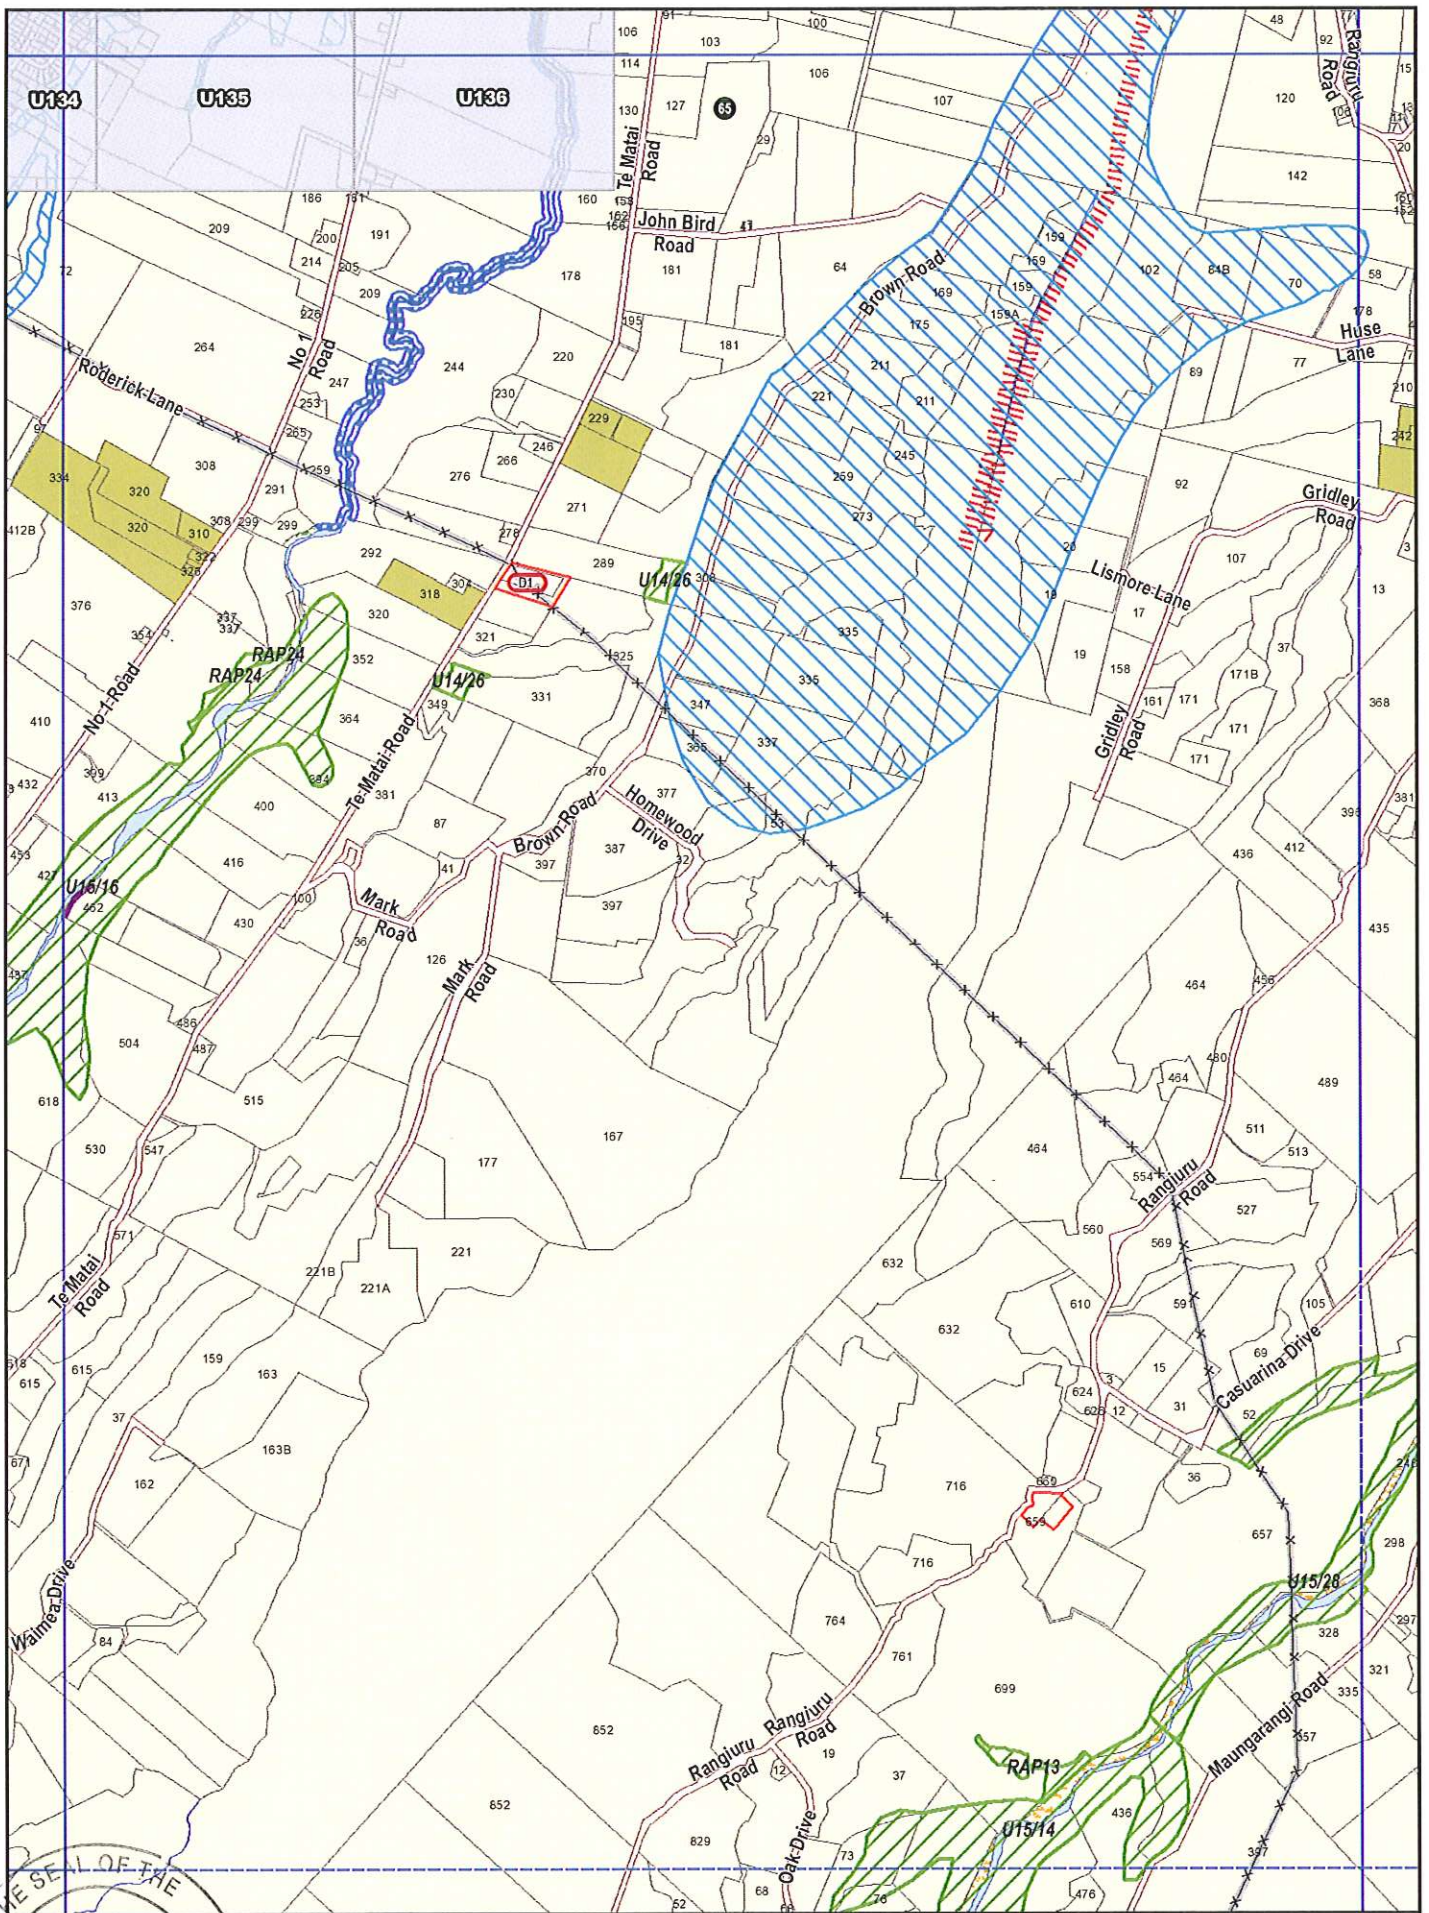

Crown Copyright Reserved. LINZ Digital Licence Number HN/352200/03 & TDO03522.

Rural Series

Scale 1:25000 (A4)

H09	H10	H11
I09	I10	I11
J09	J10	J11

Western Bay of Plenty District Council

Revision Date: 11 August 2012