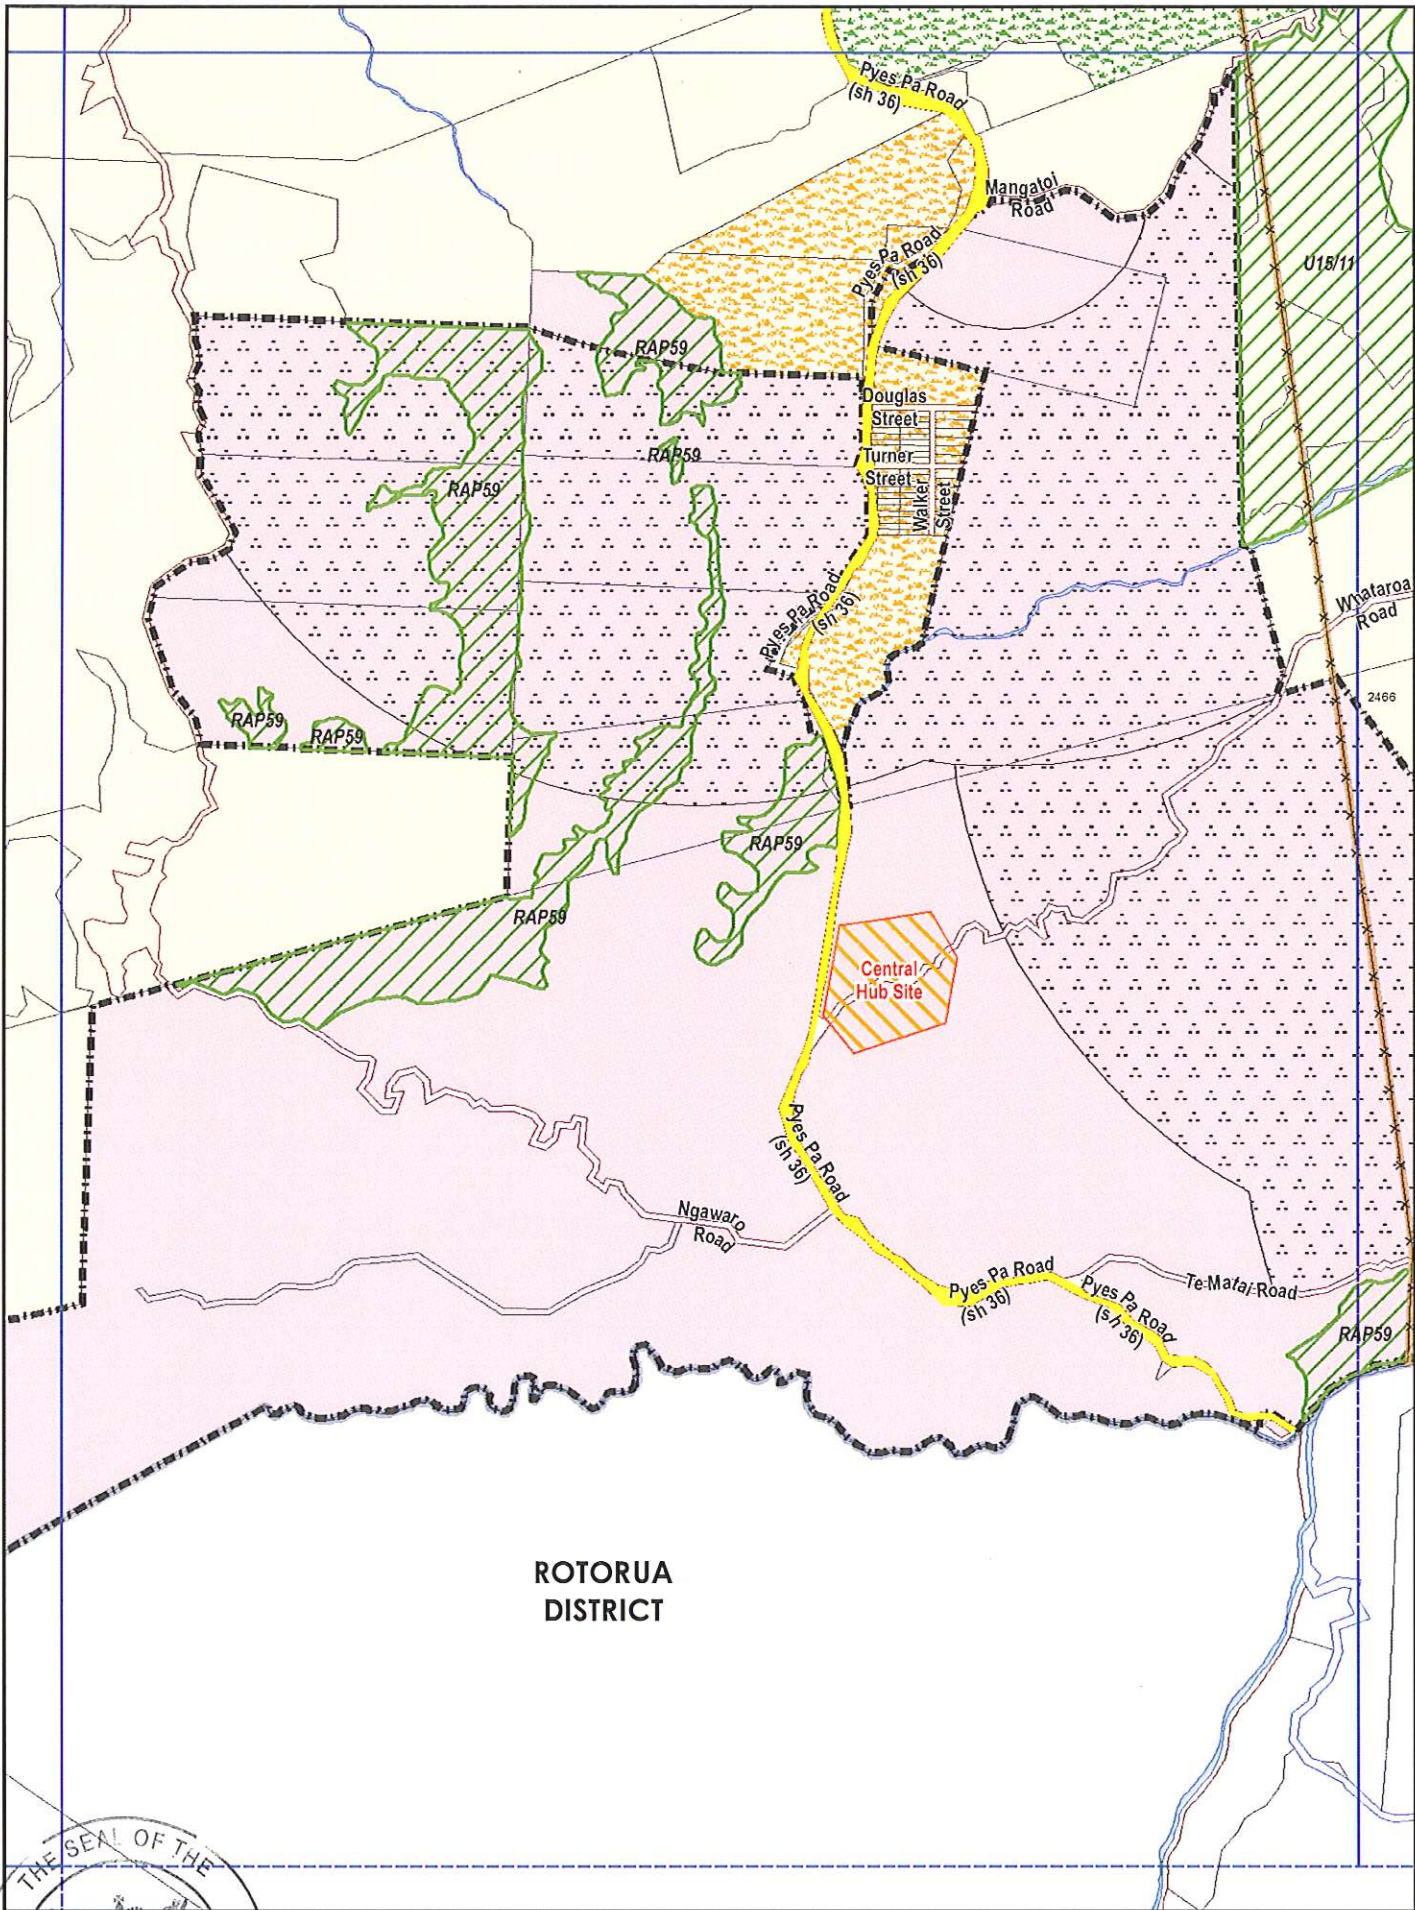

Rural Series

Scale 1:25000 (A4)

J10	J11	J12
J10	J11	J12
K10	K11	K12

Revision Date: 11 August 2012

ROTORUA
DISTRICT

Crown Copyright Reserved. LINZ Digital Licence Number HN/352200/03 & TDO03522.

K07 Rural Series