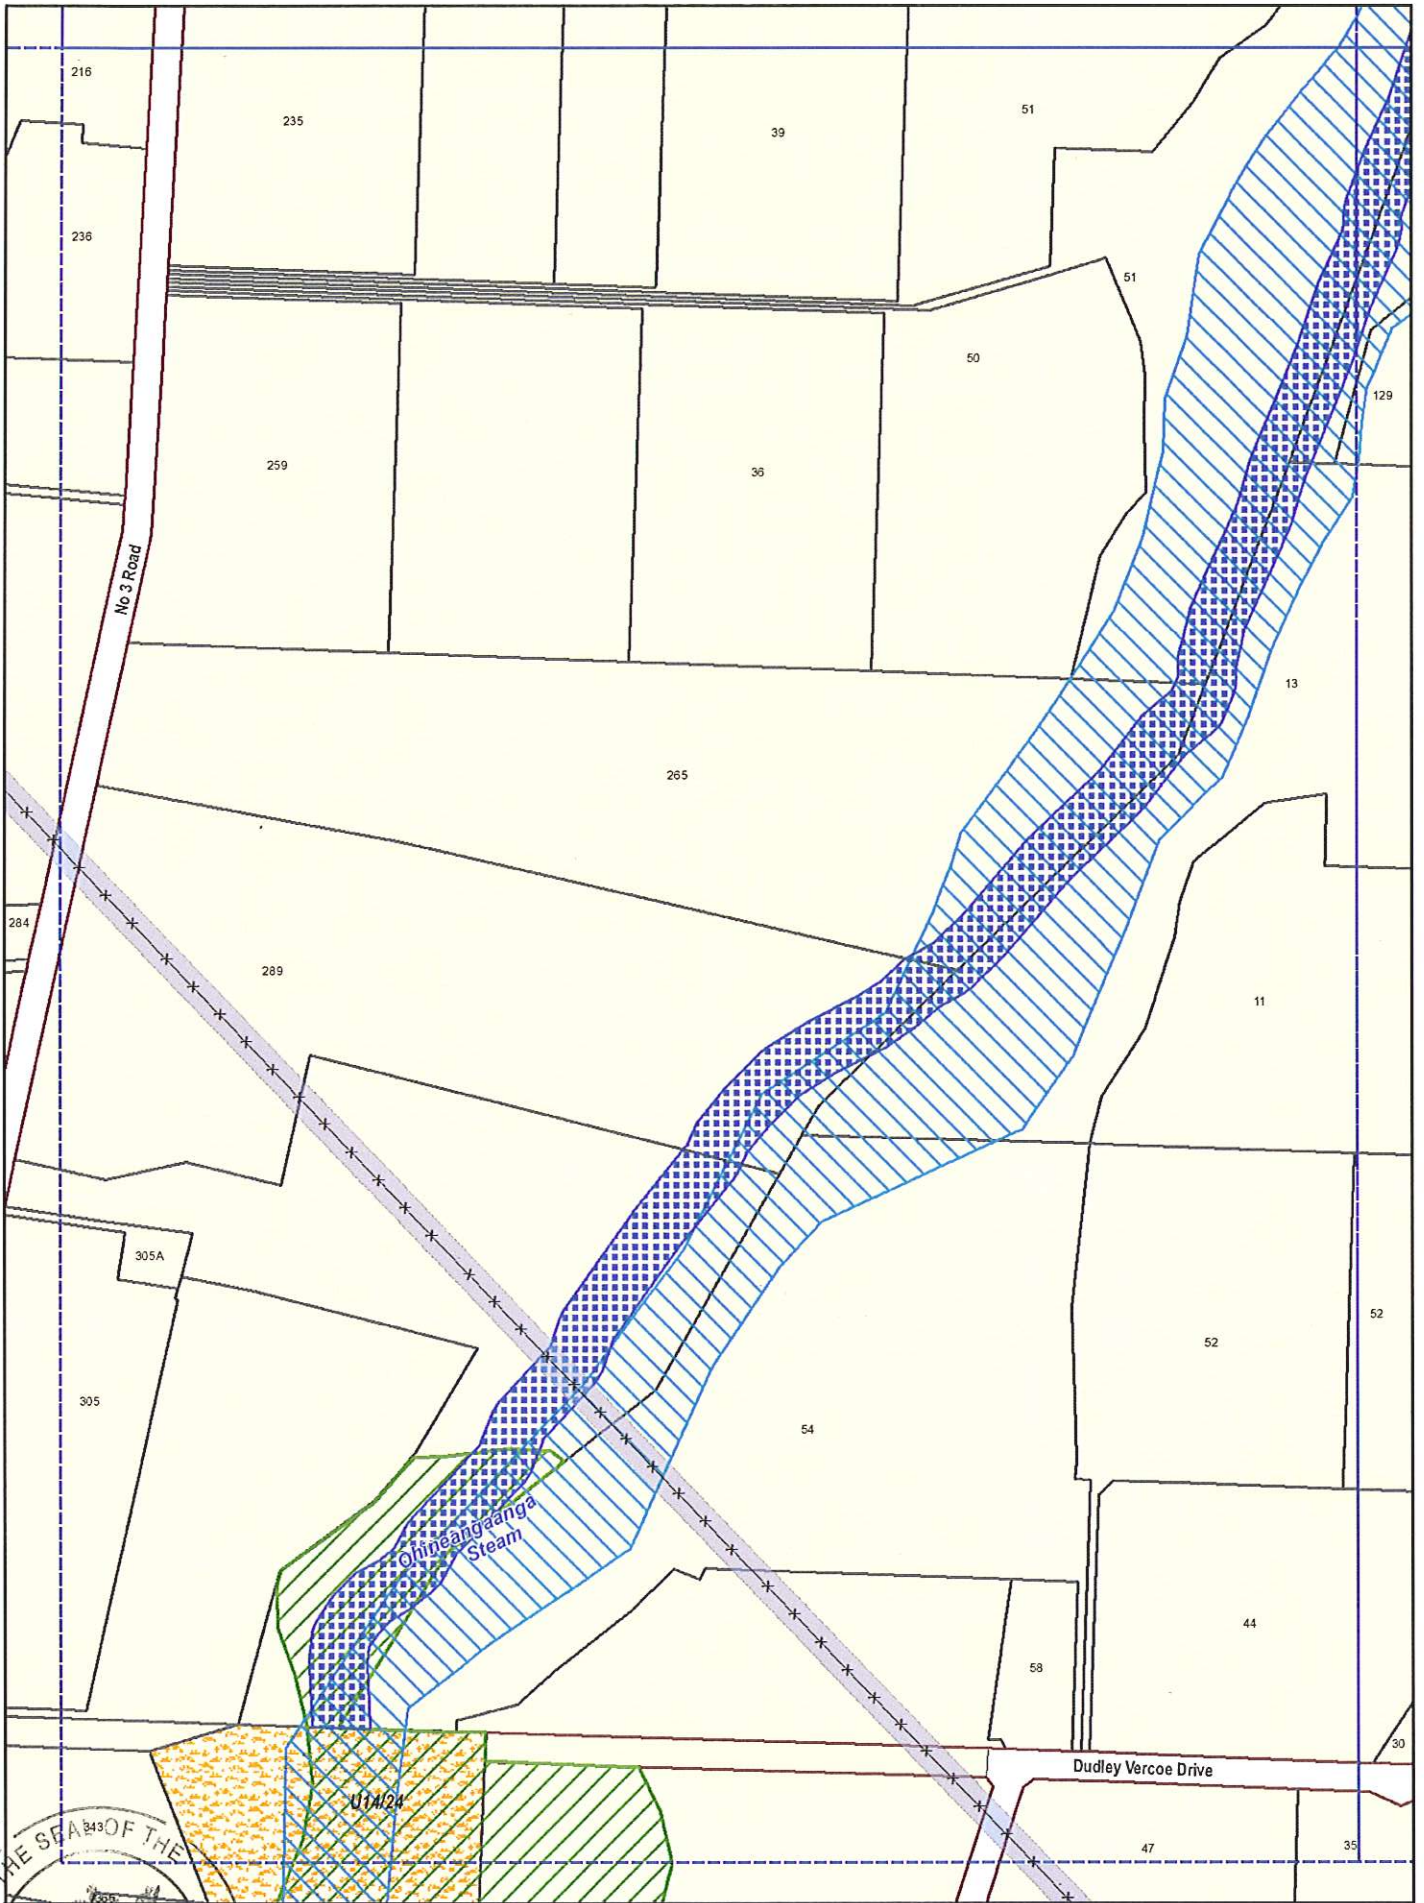

Revision Date: 11 August 2012

Crown Copyright Reserved - NZ Digital Licence Number HN/352200/03 & TD003522.

Scale 1:5000 (A4)

Te Puke

U123	U124
U128	U129
	U133

Revision Date: 11 August 2012

Copyright Reserved, NZ Digital Licence Number HN/352200/03 & TD003522.